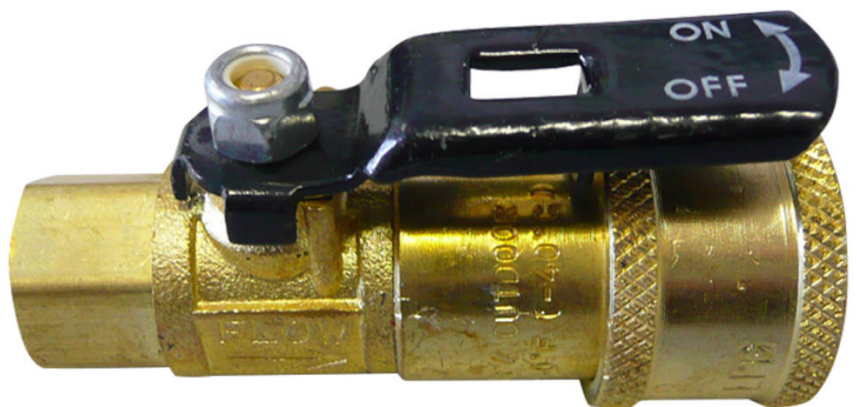

Quick Connect Body & Shutoff Valve 1/4"

AK62004

Application:

For the quick connect and disconnect of LPG hose to recreational vehicle cooking stoves.

Specifications:

- Body size: 1/4"
- 50,000 BTU/hr
- CSA (CGA / AGA) design certified for LPG and Natural Gas up to 60 PSI (Working Pressure)